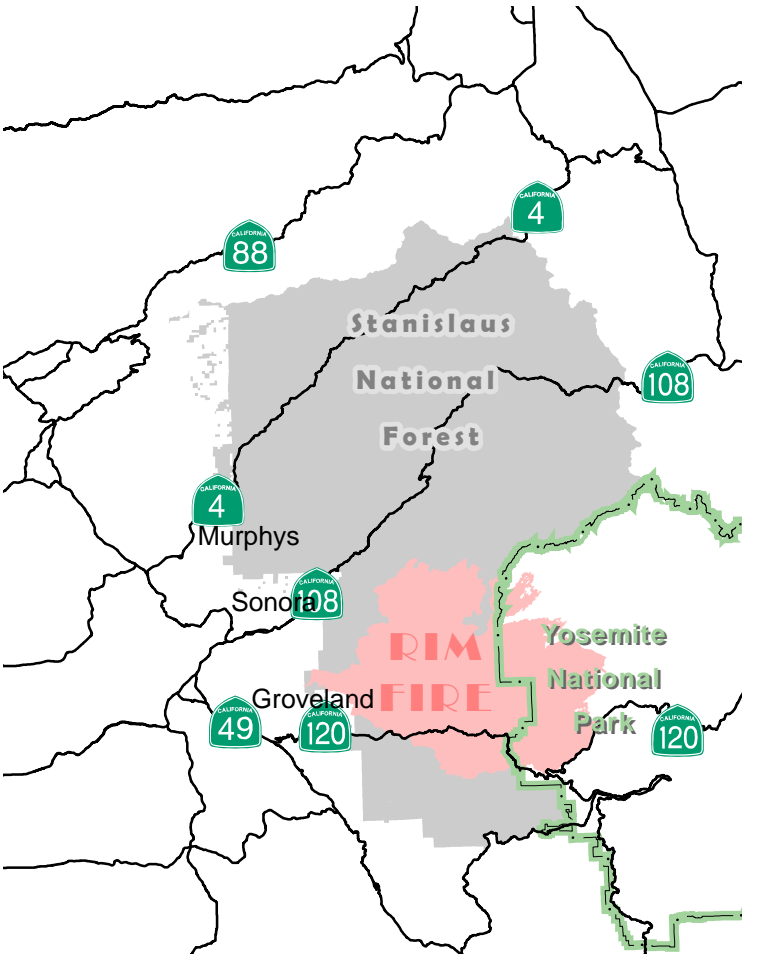

Rim Reforestation

Noxious Weed Treatment - Alternatives 3 and 4

No Herbicides

Stanislaus National Forest
Mi-Wok Ranger District
Groveland Ranger District

Map 5 of 5

Noxious Weed Treatment
Alternatives 3 and 4

 Manual Treatment Only

 Integrated Pest Management

Grazing
Manual Treatment
Prescribed Fire

 Rim Fire Boundary

Treatment Acreage

 Less than 0.001 acre

 0.001 - 0.01 acre

 0.01 - 0.10 acre

 0.10 - 10.0 acres

 10.0 - 2,550 acres (actual acreage shown)

Each Acreage Symbol is colored in accordance with the manual treatment used.

0 1 2
Miles

80' Contour Interval
All landlines and symbols are approximate
1:31,680