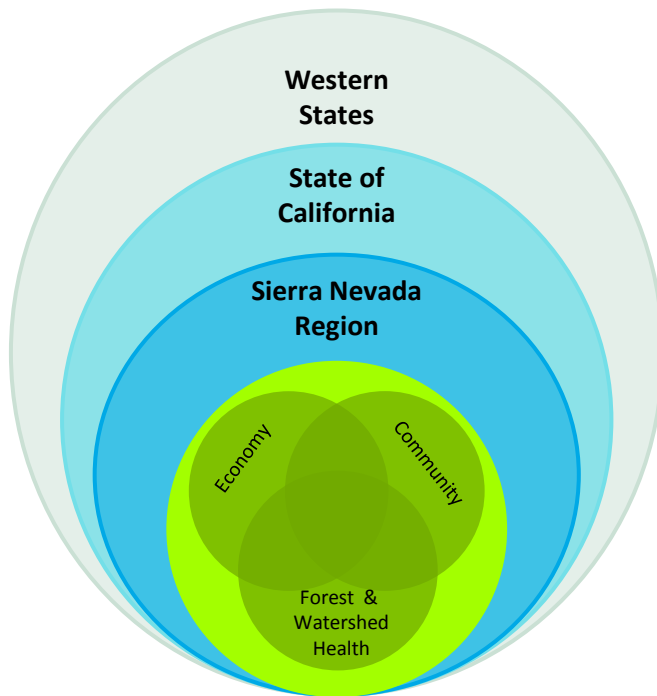

Figure 1: Community and Watershed Resilience Program

MID-URN Area: Rim Fire Burn Area & Communities